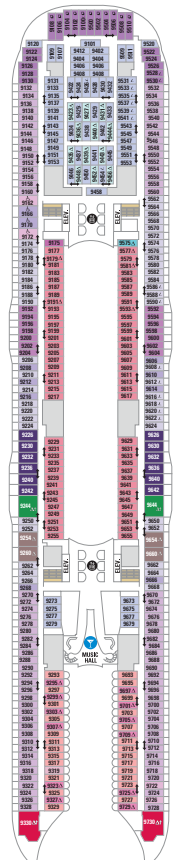

A4 OS GS J3 J4
GP I1 2I 4I 1J
2J 1C 2C 1D 2D
5D 6D 6N 1V 2V 4V

DECK 12

A3 GT GS J4 1I
2I 4I 1J 2J 1C
2C 1D 2D 5D 6D
7D 1V 2V 4V

DECK 11

A3 OS GS J4 1I 2I
4I 1J 2J 1A 1C 2C
1D 2D 5D 6D 1K 6N
1R 1V 2V 3V 4V 6V

Deck plans applicable for sailings from May 2020. Profile 1995

DECK 10

A2 OS GT GS J4
 2C 2D 6D 8D 1I
 2I 4I 1J 2J
 6N 1V 2V 3V 4V

DECK 9

A2 GT GS J4 2C
 2D 4D 6D 8D 1I
 2I 4I 6N 2S 1V
 2V 3V 6V

DECK 8

A1 GS J3 J4
 1C 2C 1D 4D
 7D 8D 1I 2I
 4I 6N 3V 6V

DECK 7

GS J3 J4 1A
 1C 2C 1D 4D
 7D 8D 6N 2T
 1V 2V 3V 6V

DECK 6

GS J3 J4
 1C 2C 1D 4D 7D
 8D 1V 2V 3V 6V

DECK 5

DECK 4

DECK 3

BALCONY