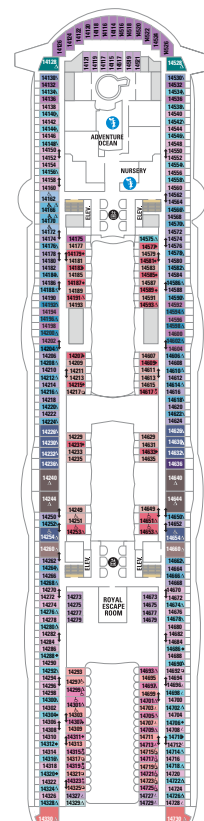

*Buy-out fees apply.

DECK 18

Suites reflecting second story of Lofts on deck 17

DECK 17

RL OP GP
TL L1 L2

DECK 16

DECK 15

DECK 14

A4 OS GS J3 J4
GP I1 2I 4I 1J
2J 1C 2C 1D 2D
5D 6D 6N 1V 2V 4V

DECK 12

A3 GT GS J4 1I
2I 4I 1J 2J 1C
2C 1D 2D 5D 6D
7D 1V 2V 4V

DECK 11

A3 OS GS J4 1I 2I
4I 1J 2J 1A 1C 2C
1D 2D 5D 6D 1K 6N
1R 1V 2V 3V 4V 6V