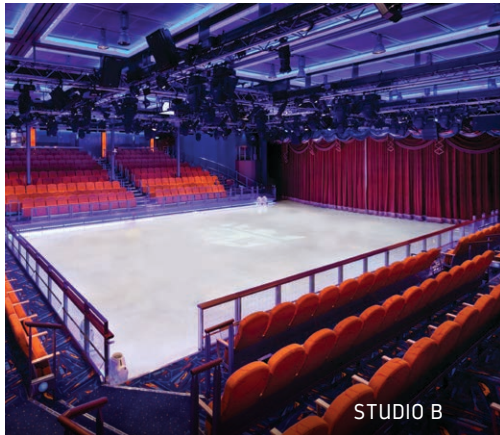

EVENT VENUES		DECK	PRIVATE VENUE	SEATED CAPACITY	RECEPTION CAPACITY
THEATERS	Royal Theater — Our dramatic main theater	4, 5	✓	1,394	1,394
	AquaTheater — High diving theater with stadium seating and movie screens	6		700	700
	Studio B — Ice-skating theater and multipurpose activity complex with stadium seating	3, 4	✓	775	1,000
NEIGHBORHOODS*	Boardwalk ® — Seaside amusements and ocean views	6	✓	1,000	
	Central Park ® — Lush open-air park with bars, cafés, shopping	8	✓	300	
CONFERENCE CENTER	Room 1	3	✓	50	
	Room 2	3	✓	60	
	Rooms 1 & 2	3	✓	110	
	Room 3	3	✓	120	
	Room 4	3	✓	110	
	Rooms 3 & 4	3	✓	230	
	Total Conference Center Capacity			340	
POOL AREAS	Solarium Bar — Upper Level	16	✓	225	300
	Solarium Bistro *	15	✓	184	200
	Solarium — Upper & Lower Deck*	15, 16	✓	405	600
	Solarium — With Specialty Restaurant*	15, 16	✓		1,500
	Beach Pool	15			100
	Sports Pool	15			100
	The Lime and Coconut SM	16			16
BAR CLUBS LOUNGES	Music Hall — Spirit of rock and roll with shows, billiard tables and two bars	8, 9	✓	184	200
	Blaze Nightclub — Hottest nightclub at sea	4	✓	178	220
	Boleros — Follow the Latin beat and cool down with a mojito	5		78	120
	Jazz on 4 — Intimate jazz and blues lounge	4	✓	92	100
	Spotlight SM Karaoke — Karaoke lounge with private rooms	5		82	100
	Vintages — Intimate wine and tapas bar with a robust selection	8	✓		