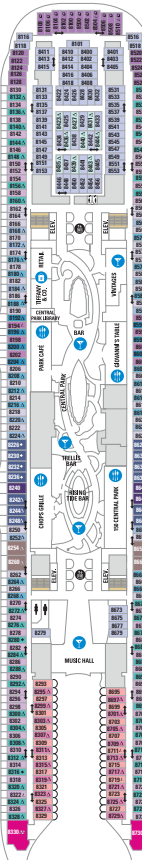

A4 OS GS J3 J4
GP I1 2I 4I 1J
2J 1C 2C 1D 2D
5D 6D 6N 1V 2V 4V

DECK 12

A3 GT GS J4 1I
2I 4I 1J 2J 1C
2C 1D 2D 5D 6D
7D 1V 2V 4V

DECK 11

A3 OS GS J4 1I 2I
4I 1J 2J 1A 1C 2C
1D 2D 5D 6D 1K 6N
1R 1V 2V 3V 4V 6V

Deck plans applicable for sailings from May 2020. Profile 1995

DECK 10

A2 OS GT GS J4
 2C 2D 6D 8D 1I
 2I 4I 1J 2J
 6N 1V 2V 3V 4V

DECK 9

A2 GT GS J4 2C
 2D 4D 6D 8D 1I
 2I 4I 6N 2S 1V
 2V 3V 6V

DECK 8

A1 GS J3 J4
 1C 2C 1D 4D
 7D 8D 1I 2I
 4I 6N 3V 6V

DECK 7

GS J3 J4 1A
 1C 2C 1D 4D
 7D 8D 6N 2T
 1V 2V 3V 6V

DECK 6

GS J3 J4
 1C 2C 1D 4D 7D
 8D 1V 2V 3V 6V

DECK 5

DECK 4

DECK 3

BALCONY