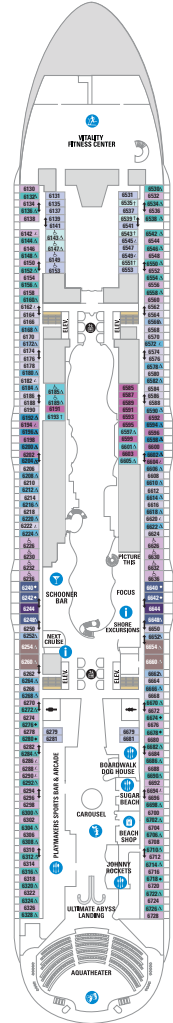

Deck plans applicable for sailings from May 2020. Profile 1995

DECK 10

A2 OS GT GS J4
 2C 2D 6D 8D 1I
 2I 4I 1J 2J
 6N 1V 2V 3V 4V

DECK 9

A2 GT GS J4 2C
 2D 4D 6D 8D 1I
 2I 4I 6N 2S 1V
 2V 3V 6V

DECK 8

A1 GS J3 J4
 1C 2C 1D 4D
 7D 8D 1I 2I
 4I 6N 3V 6V

DECK 7

GS J3 J4 1A
 1C 2C 1D 4D
 7D 8D 6N 2T
 1V 2V 3V 6V

DECK 6

GS J3 J4
 1C 2C 1D 4D 7D
 8D 1V 2V 3V 6V

DECK 5

DECK 4

DECK 3

BALCONY