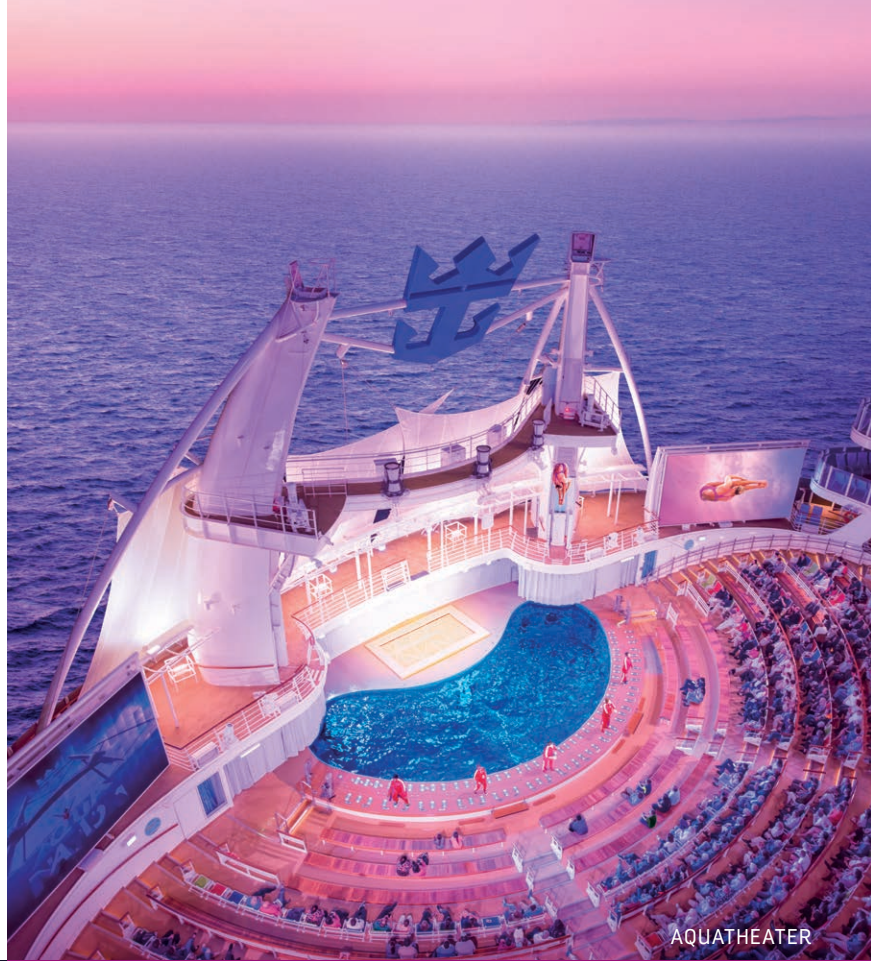

BIGGER. BOLDER. GAMECHANGER.

This is not just any ship. This is *Oasis of the Seas*®, the Royal Caribbean® ship that revolutionized the industry and changed cruising forever.

And now the original gamechanger is running up the score again — with Amplified adventures and thrills on every deck. Like plunging ten decks down on the Ultimate Abyss^{SM}, the tallest slide at sea. Ziplining ten decks above the Boardwalk®, and taking a spin on the carousel below. Then tackling the Rock Climbing Wall before hanging ten on the FlowRider® surf simulator. Watching high-diving, deck-defying stunts at AquaTheater and exploring all seven adventure-filled neighborhoods with ice skating, laser tag, mini golf, and more. Plus incredible dining, unmatched night-life, the Broadway musical *CATS* and big-time action at Casino Royale^{SM}.

This isn't just changing the game. It's changing how you play — and adventure has never been bolder.

AQUATHEATER