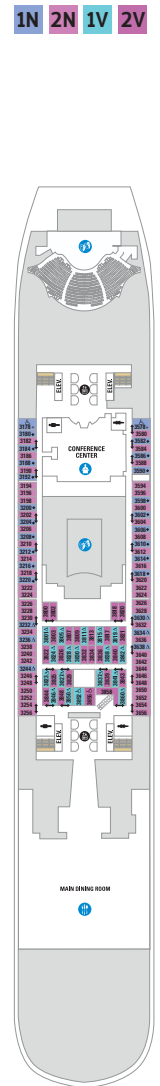

Deck plans applicable for sailings from May 2020. Profile 1995

DECK 10

A2 OS GT GS J4
 2C 2D 6D 8D 1I
 2I 4I 1J 2J
 6N 1V 2V 3V 4V

DECK 9

A2 GT GS J4 2C
 2D 4D 6D 8D 1I
 2I 4I 6N 2S 1V
 2V 3V 6V

DECK 8

A1 GS J3 J4
 1C 2C 1D 4D
 7D 8D 1I 2I
 4I 6N 3V 6V

DECK 7

GS J3 J4 1A
 1C 2C 1D 4D
 7D 8D 6N 2T
 1V 2V 3V 6V

DECK 6

GS J3 J4
 1C 2C 1D 4D 7D
 8D 1V 2V 3V 6V

DECK 5

DECK 4

DECK 3

BALCONY