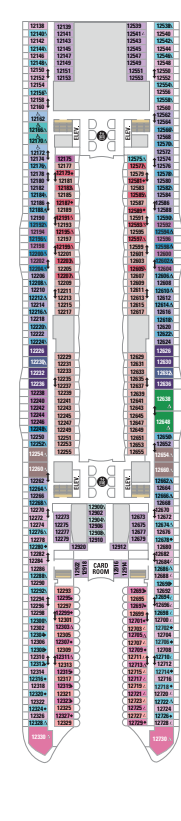

*Buy-out fees apply.

DECK 18

Suites reflecting second story of Lofts on deck 17

DECK 17

RL OP GP
TL L1 L2

DECK 16

DECK 15

DECK 14

A4 OS GS J3 J4
GP I1 2I 4I 1J
2J 1C 2C 1D 2D
5D 6D 6N 1V 2V 4V

DECK 12

A3 GT GS J4 1I
2I 4I 1J 2J 1C
2C 1D 2D 5D 6D
7D 1V 2V 4V

DECK 11

A3 OS GS J4 1I 2I
4I 1J 2J 1A 1C 2C
1D 2D 5D 6D 1K 6N
1R 1V 2V 3V 4V 6V