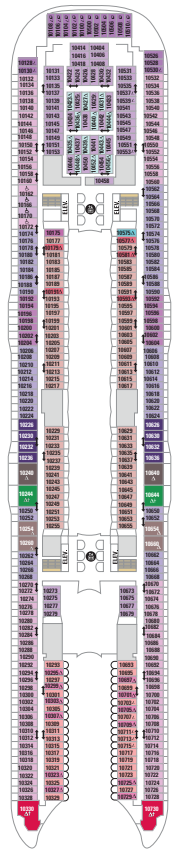

A4 OS GS J3 J4
GP I1 2I 4I 1J
2J 1C 2C 1D 2D
5D 6D 6N 1V 2V 4V

DECK 12

A3 GT GS J4 1I
2I 4I 1J 2J 1C
2C 1D 2D 5D 6D
7D 1V 2V 4V

DECK 11

A3 OS GS J4 1I 2I
4I 1J 2J 1A 1C 2C
1D 2D 5D 6D 1K 6N
1R 1V 2V 3V 4V 6V

Deck plans applicable for sailings from May 2020. Profile 1995

DECK 10

A2 OS GT GS J4
 2C 2D 6D 8D 1I
 2I 4I 1J 2J
 6N 1V 2V 3V 4V

DECK 9

A2 GT GS J4 2C
 2D 4D 6D 8D 1I
 2I 4I 6N 2S 1V
 2V 3V 6V

DECK 8

A1 GS J3 J4
 1C 2C 1D 4D
 7D 8D 1I 2I
 4I 6N 3V 6V

DECK 7

GS J3 J4 1A
 1C 2C 1D 4D
 7D 8D 6N 2T
 1V 2V 3V 6V

DECK 6

GS J3 J4
 1C 2C 1D 4D 7D
 8D 1V 2V 3V 6V

DECK 5

DECK 4

DECK 3

BALCONY