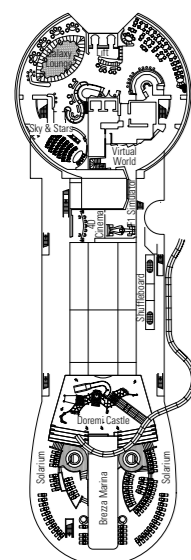

LEGEND

- ▲ Sofa bed
- ◆ Double sofa bed
- 3rd bed is a bunk bed
- 3rd and 4th bed are bunks
- ↔ Connecting Cabins
- ☐ Executive & Family Suite MSC Yacht Club / Suite Aurea with panoramic sealed window
- H Cabin for guests with disabilities or reduced mobility
- ★ Juliet balcony
- Cabins restricted views

All cabins have one double bed convertible to two single beds
 3rd bed available in all categories
 4th bed available in all categories

DECK 16

DECK 15

DECK 13

DECK 12

DECK 11

DECK 10

DECK 9

DECK 8

DECK 5

Data and descriptions are subject to change and will be verified at the time of booking.