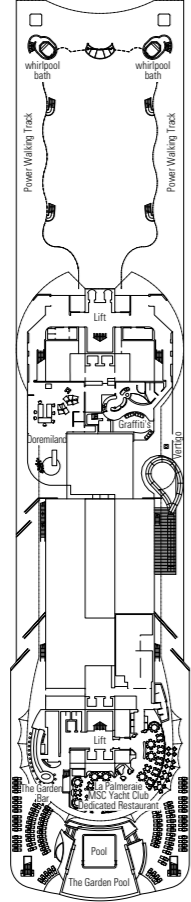

MSC Preziosa, deck by deck

1751 Cabins | 4345 Guests

Use the deck plans to select your ideal cabin. The scheme allows you to pinpoint the location, while the colors help you to distinguish the category.

LEGEND

- ▲ Sofa bed
- ◆ Double sofa bed
- 3rd bed is a bunk bed
- 3rd and 4th bed are bunks
- ↔ Connecting Cabins
- ☐ Executive & Family Suite MSC Yacht Club / Suite Aurea with panoramic sealed window
- H Cabin for guests with disabilities or reduced mobility
- ★ Juliet balcony
- Cabins restricted views

All cabins have one double bed convertible to two single beds
 3rd bed available in all categories
 4th bed available in all categories

DECK 16

DECK 15

DECK 13

DECK 12

DECK 11

DECK 10

DECK 9

DECK 8

DECK 5

Data and descriptions are subject to change and will be verified at the time of booking.