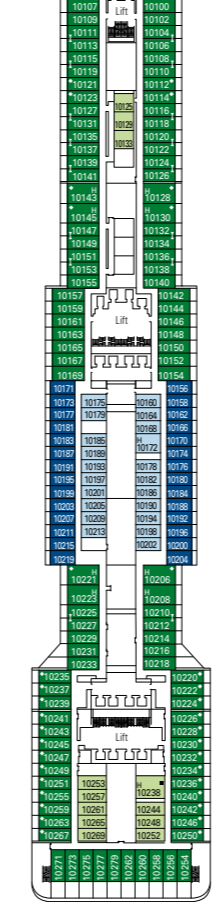

MSC Preziosa, deck by deck

1751 Cabins | 4345 Guests

Use the deck plans to select your ideal cabin. The scheme allows you to pinpoint the location, while the colors help you to distinguish the category.

LEGEND

- ▲ Sofa bed
- ◆ Double sofa bed
- 3rd bed is a bunk bed
- 3rd and 4th bed are bunks
- ↔ Connecting Cabins
- ☐ Executive & Family Suite MSC Yacht Club / Suite Aurea with panoramic sealed window
- H Cabin for guests with disabilities or reduced mobility
- ★ Juliet balcony
- Cabins restricted views

All cabins have one double bed convertible to two single beds
 3rd bed available in all categories
 4th bed available in all categories

DECK 16

DECK 15

DECK 13

DECK 12

DECK 11

DECK 10

DECK 9

DECK 8

DECK 5

Data and descriptions are subject to change and will be verified at the time of booking.