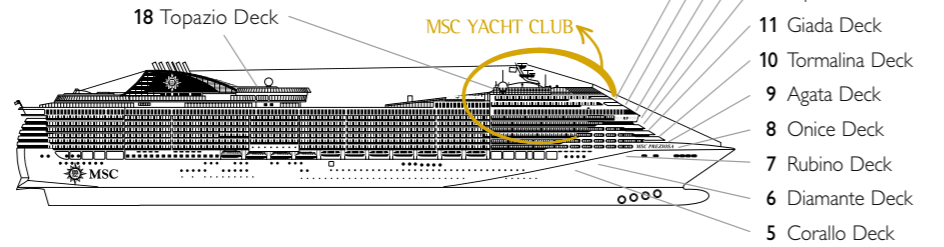

MSC Preziosa, deck by deck

1751 Cabins | 4345 Guests

Use the deck plans to select your ideal cabin. The scheme allows you to pinpoint the location, while the colors help you to distinguish the category.

- 16 Acquamarina Deck
- 15 Cristallo Deck
- 14 Smeraldo Deck
- 13 Ametista Deck
- 12 Opale Deck
- 11 Giada Deck
- 10 Tormalina Deck
- 9 Agata Deck
- 8 Onice Deck
- 7 Rubino Deck
- 6 Diamante Deck
- 5 Corallo Deck

CABIN CATEGORIES AND EXPERIENCES

BELLA > Inside
BELLA > Ocean View
BELLA > Balcony*
FANTASTICA > Inside
FANTASTICA > Ocean View
FANTASTICA > Balcony
FANTASTICA > SuperFamily Cabin
AUREA > Balcony
AUREA > Suite
MSC YACHT CLUB > Deluxe Suite
MSC YACHT CLUB > Executive & Family Suite
MSC YACHT CLUB > Royal Suite