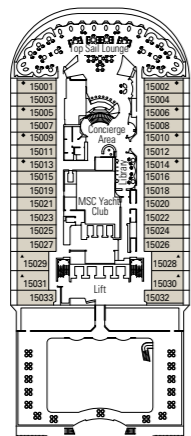

LEGEND

- ▲ Sofa bed
- ◆ Double sofa bed
- 3rd bed is a bunk bed
- 3rd and 4th bed are bunks
- ↔ Connecting Cabins
- ☐ Executive & Family Suite MSC Yacht Club / Suite Aurea with panoramic sealed window
- H Cabin for guests with disabilities or reduced mobility
- ★ Juliet balcony
- Cabins restricted views

All cabins have one double bed convertible to two single beds
 3rd bed available in all categories
 4th bed available in all categories

DECK 16

DECK 15

DECK 13

DECK 12

DECK 11

DECK 10

DECK 9

DECK 8

DECK 5

Data and descriptions are subject to change and will be verified at the time of booking.