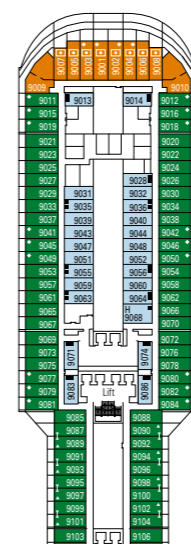

LEGEND

- ▲ Sofa bed
- ◆ Double sofa bed
- 3rd bed is a bunk bed
- 3rd and 4th bed are bunks
- ↔ Connecting Cabins
- ☐ Executive & Family Suite MSC Yacht Club / Suite Aurea with panoramic sealed window
- H Cabin for guests with disabilities or reduced mobility
- ★ Juliet balcony
- Cabins restricted views

All cabins have one double bed convertible to two single beds
 3rd bed available in all categories
 4th bed available in all categories

DECK 16

DECK 15

DECK 13

DECK 12

DECK 11

DECK 10

DECK 9

DECK 8

DECK 5

Data and descriptions are subject to change and will be verified at the time of booking.