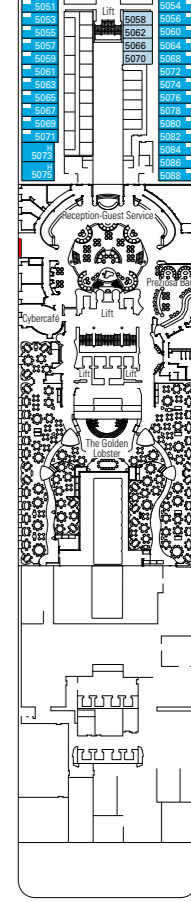

MSC Preziosa, deck by deck

1751 Cabins | 4345 Guests

Use the deck plans to select your ideal cabin. The scheme allows you to pinpoint the location, while the colors help you to distinguish the category.

LEGEND

- ▲ Sofa bed
- ◆ Double sofa bed
- 3rd bed is a bunk bed
- 3rd and 4th bed are bunks
- ↔ Connecting Cabins
- ☐ Executive & Family Suite MSC Yacht Club / Suite Aurea with panoramic sealed window
- H Cabin for guests with disabilities or reduced mobility
- ★ Juliet balcony
- Cabins restricted views

All cabins have one double bed convertible to two single beds
 3rd bed available in all categories
 4th bed available in all categories

DECK 16

DECK 15

DECK 13

DECK 12

DECK 11

DECK 10

DECK 9

DECK 8

DECK 5

Data and descriptions are subject to change and will be verified at the time of booking.