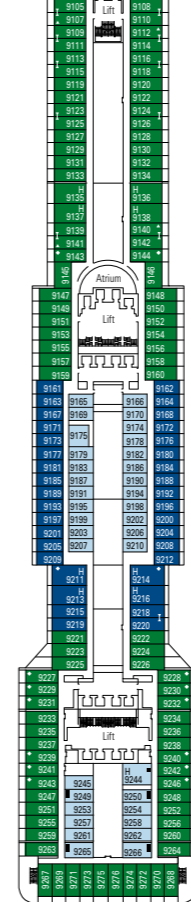

MSC Preziosa, deck by deck

1751 Cabins | 4345 Guests

Use the deck plans to select your ideal cabin. The scheme allows you to pinpoint the location, while the colors help you to distinguish the category.

LEGEND

- ▲ Sofa bed
- ◆ Double sofa bed
- 3rd bed is a bunk bed
- 3rd and 4th bed are bunks
- ↔ Connecting Cabins
- ☐ Executive & Family Suite MSC Yacht Club / Suite Aurea with panoramic sealed window
- H Cabin for guests with disabilities or reduced mobility
- ★ Juliet balcony
- Cabins restricted views

All cabins have one double bed convertible to two single beds
 3rd bed available in all categories
 4th bed available in all categories

DECK 16

DECK 15

DECK 13

DECK 12

DECK 11

DECK 10

DECK 9

DECK 8

DECK 5

Data and descriptions are subject to change and will be verified at the time of booking.