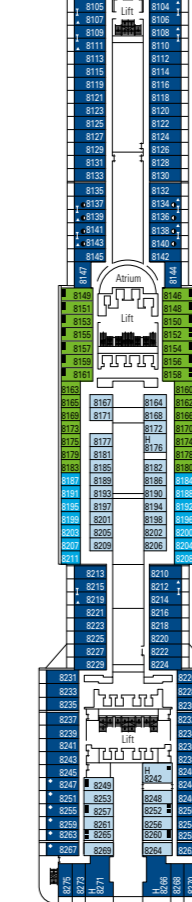

MSC Preziosa, deck by deck

1751 Cabins | 4345 Guests

Use the deck plans to select your ideal cabin. The scheme allows you to pinpoint the location, while the colors help you to distinguish the category.

LEGEND

- ▲ Sofa bed
- ◆ Double sofa bed
- 3rd bed is a bunk bed
- 3rd and 4th bed are bunks
- ↔ Connecting Cabins
- ☐ Executive & Family Suite MSC Yacht Club / Suite Aurea with panoramic sealed window
- H Cabin for guests with disabilities or reduced mobility
- ★ Juliet balcony
- Cabins restricted views

All cabins have one double bed convertible to two single beds
 3rd bed available in all categories
 4th bed available in all categories

DECK 16

DECK 15

DECK 13

DECK 12

DECK 11

DECK 10

DECK 9

DECK 8

DECK 5

Data and descriptions are subject to change and will be verified at the time of booking.