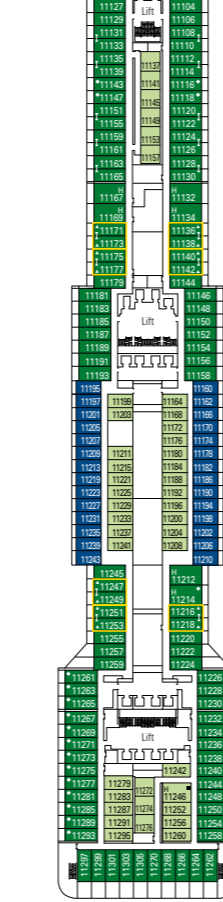

MSC Preziosa, deck by deck

1751 Cabins | 4345 Guests

Use the deck plans to select your ideal cabin. The scheme allows you to pinpoint the location, while the colors help you to distinguish the category.

LEGEND

- ▲ Sofa bed
- ◆ Double sofa bed
- 3rd bed is a bunk bed
- 3rd and 4th bed are bunks
- ↔ Connecting Cabins
- ☐ Executive & Family Suite MSC Yacht Club / Suite Aurea with panoramic sealed window
- H Cabin for guests with disabilities or reduced mobility
- ★ Juliet balcony
- Cabins restricted views

All cabins have one double bed convertible to two single beds
 3rd bed available in all categories
 4th bed available in all categories

DECK 16

DECK 15

DECK 13

DECK 12

DECK 11

DECK 10

DECK 9

DECK 8

DECK 5

Data and descriptions are subject to change and will be verified at the time of booking.