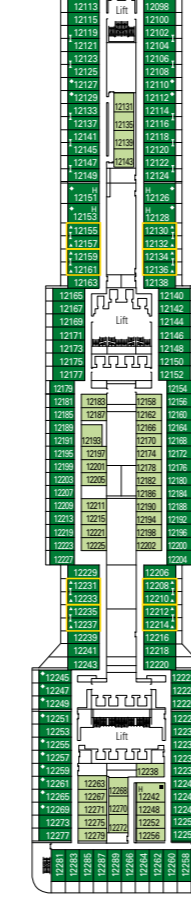

MSC Preziosa, deck by deck

1751 Cabins | 4345 Guests

Use the deck plans to select your ideal cabin. The scheme allows you to pinpoint the location, while the colors help you to distinguish the category.

LEGEND

- ▲ Sofa bed
- ◆ Double sofa bed
- 3rd bed is a bunk bed
- 3rd and 4th bed are bunks
- ↔ Connecting Cabins
- ☐ Executive & Family Suite MSC Yacht Club / Suite Aurea with panoramic sealed window
- H Cabin for guests with disabilities or reduced mobility
- ★ Juliet balcony
- Cabins restricted views

All cabins have one double bed convertible to two single beds
 3rd bed available in all categories
 4th bed available in all categories

DECK 16

DECK 15

DECK 13

DECK 12

DECK 11

DECK 10

DECK 9

DECK 8

DECK 5

Data and descriptions are subject to change and will be verified at the time of booking.