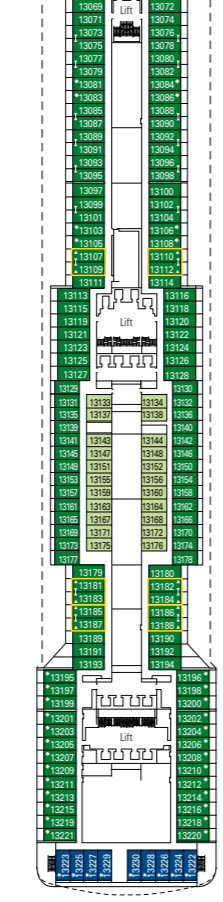

MSC Preziosa, deck by deck

1751 Cabins | 4345 Guests

Use the deck plans to select your ideal cabin. The scheme allows you to pinpoint the location, while the colors help you to distinguish the category.

LEGEND

- ▲ Sofa bed
- ◆ Double sofa bed
- 3rd bed is a bunk bed
- 3rd and 4th bed are bunks
- ↔ Connecting Cabins
- ☐ Executive & Family Suite MSC Yacht Club / Suite Aurea with panoramic sealed window
- H Cabin for guests with disabilities or reduced mobility
- ★ Juliet balcony
- Cabins restricted views

All cabins have one double bed convertible to two single beds
 3rd bed available in all categories
 4th bed available in all categories

DECK 16

DECK 15

DECK 13

DECK 12

DECK 11

DECK 10

DECK 9

DECK 8

DECK 5

Data and descriptions are subject to change and will be verified at the time of booking.